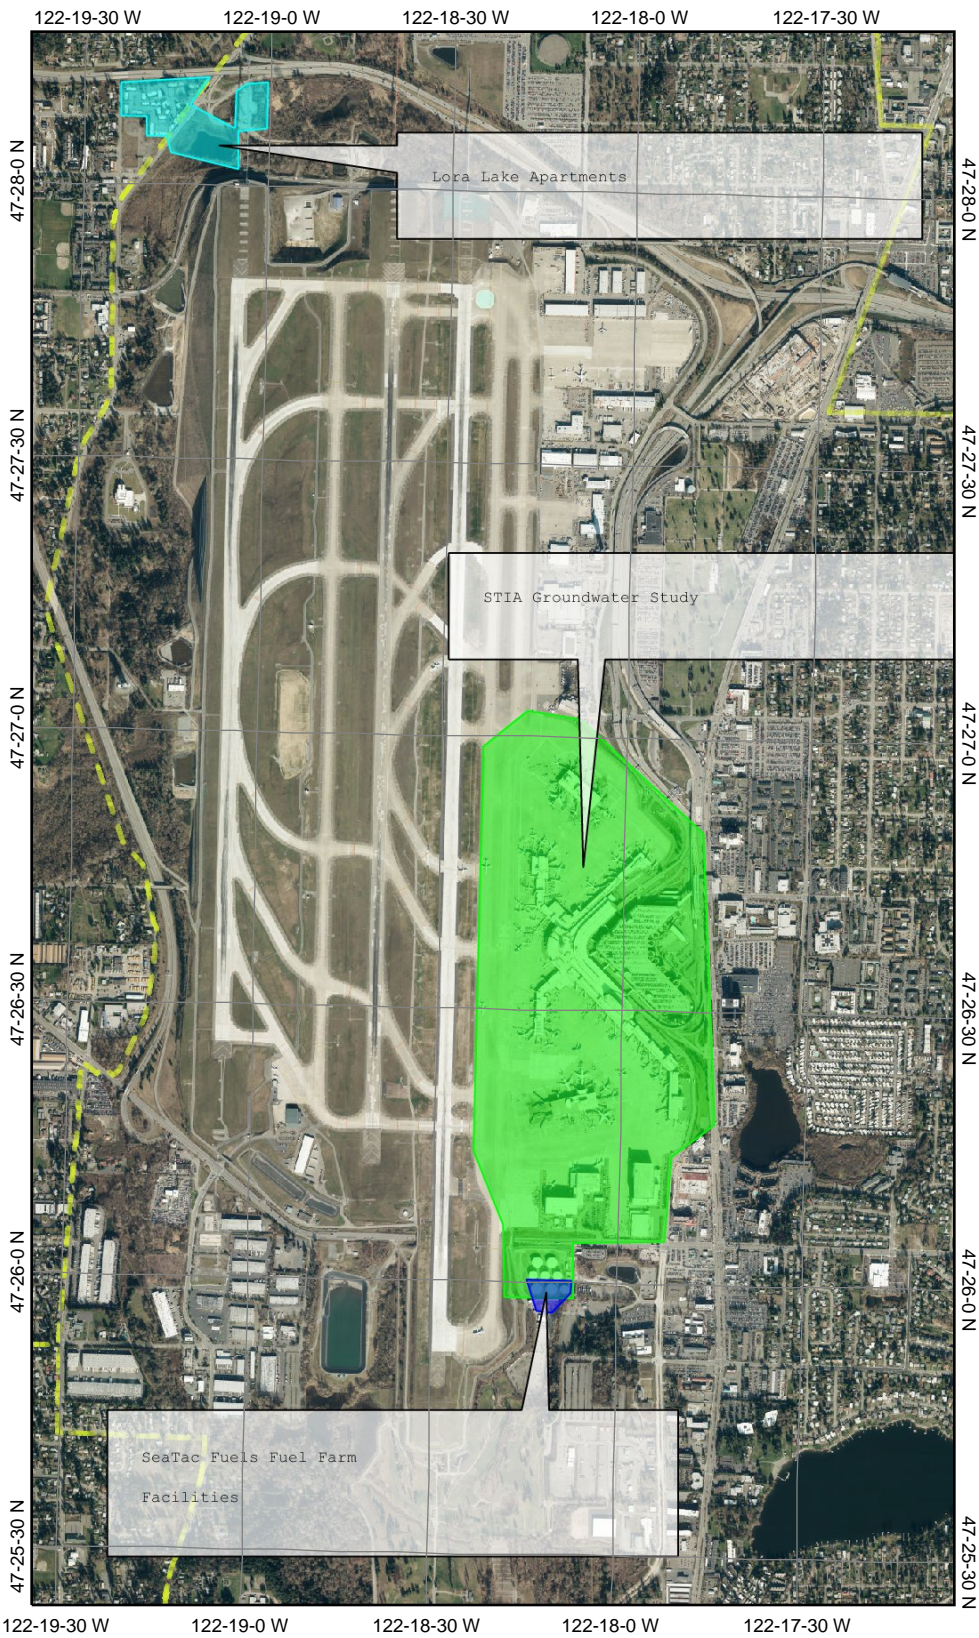

ERL G|H|Yg Aviation

Legend

PeopleSoft Asset Mgt

 Cities

2010 6-inch Color

0 450 900 m.

Map center: 47° 26' 51" N, 122° 18' 22" W

Scale: 1:25,693

This map is a user generated static output from an Internet mapping site and is for general reference only. Data layers that appear on this map may or may not be accurate, current, or otherwise reliable. THIS MAP IS NOT TO BE USED FOR NAVIGATION.